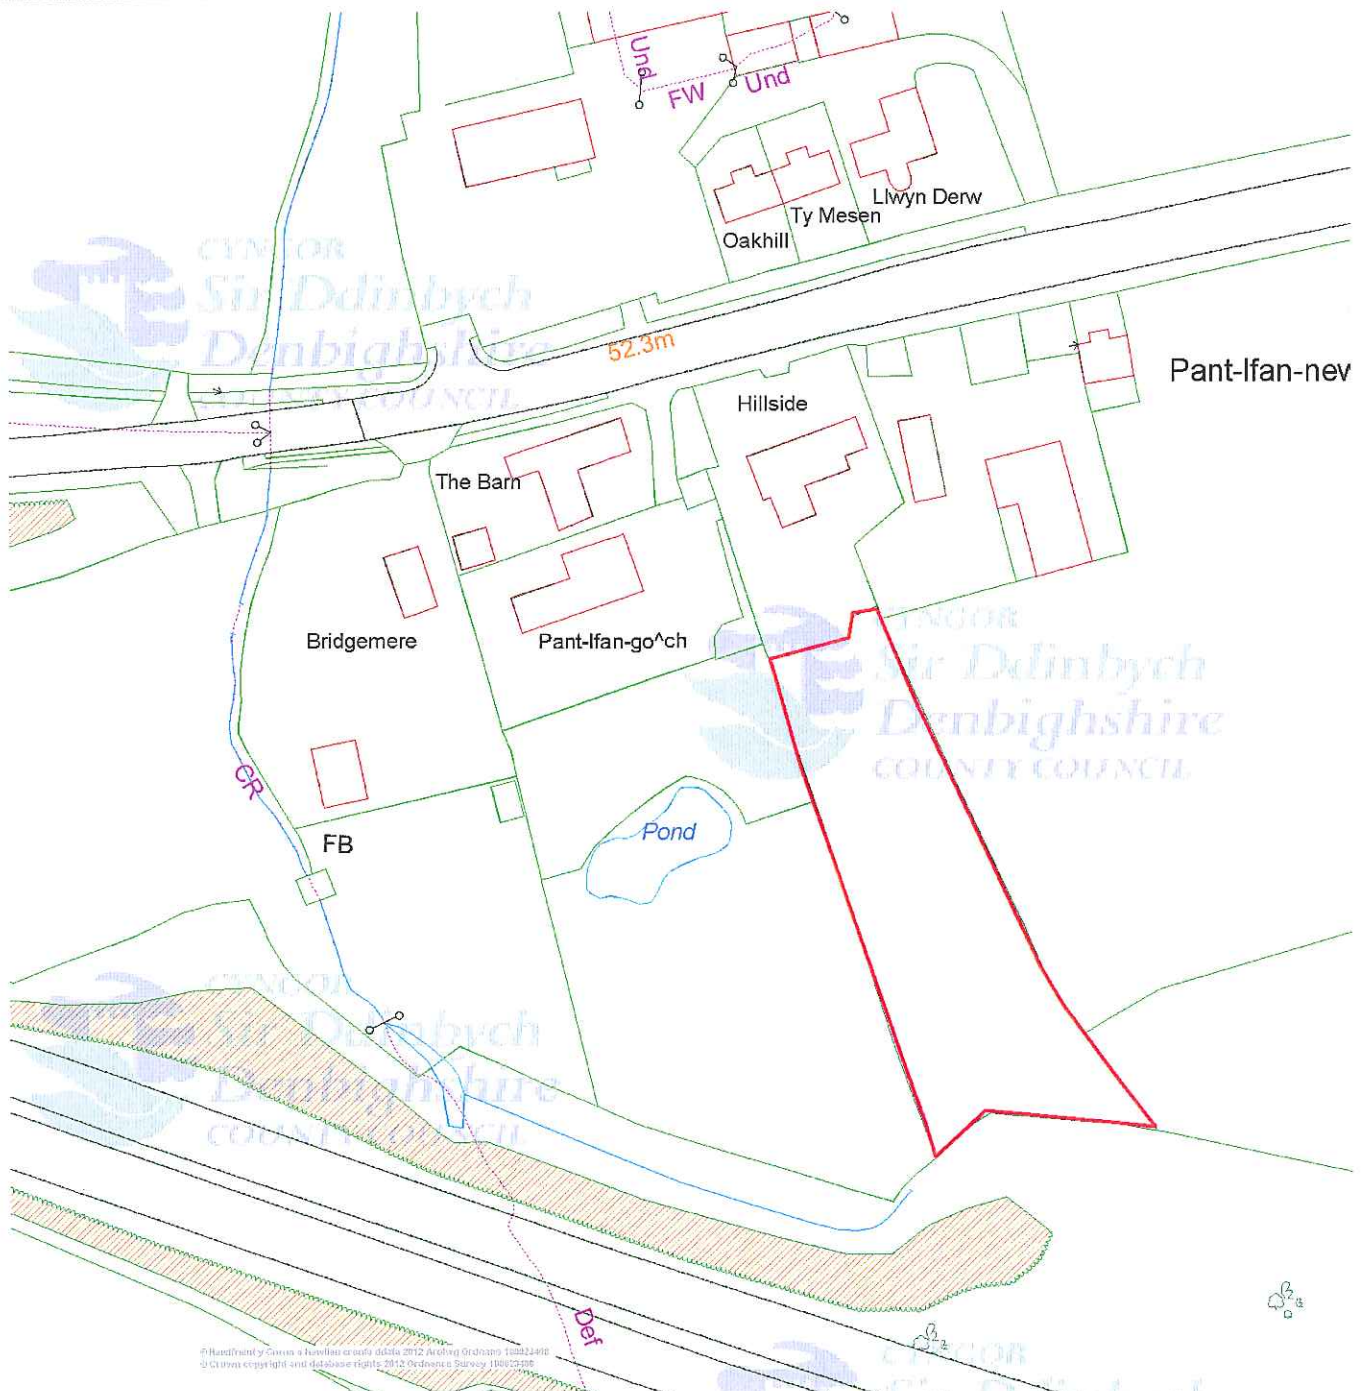

The Site

Date 30/7/2012

Scale 1/1250

Centre = 306690 E 374807 N

This map is reproduced from Ordnance Survey material with the permission of Ordnance Survey on behalf of the Controller of Her Majesty's Stationery Office.
© Crown copyright. Unauthorized reproduction infringes Crown copyright and may lead to prosecution or civil proceedings. Denbighshire County Council, 100023408, 2011.

Atgynhrychir y map hwn o ddeunydd yr Ordnance Survey gyda chaniatâd yr Ordnance Survey ar ran Rheolwr Llyfrfa Ei Mawrhydi
© Hawffraint y Goron. Mae atgynhrychu heb ganiatâd yn torri hawffraint y Goron a gall hyn arwain at erlyniad neu achos sifil. Cyngor Sir Ddinbych, 100023408, 2011.